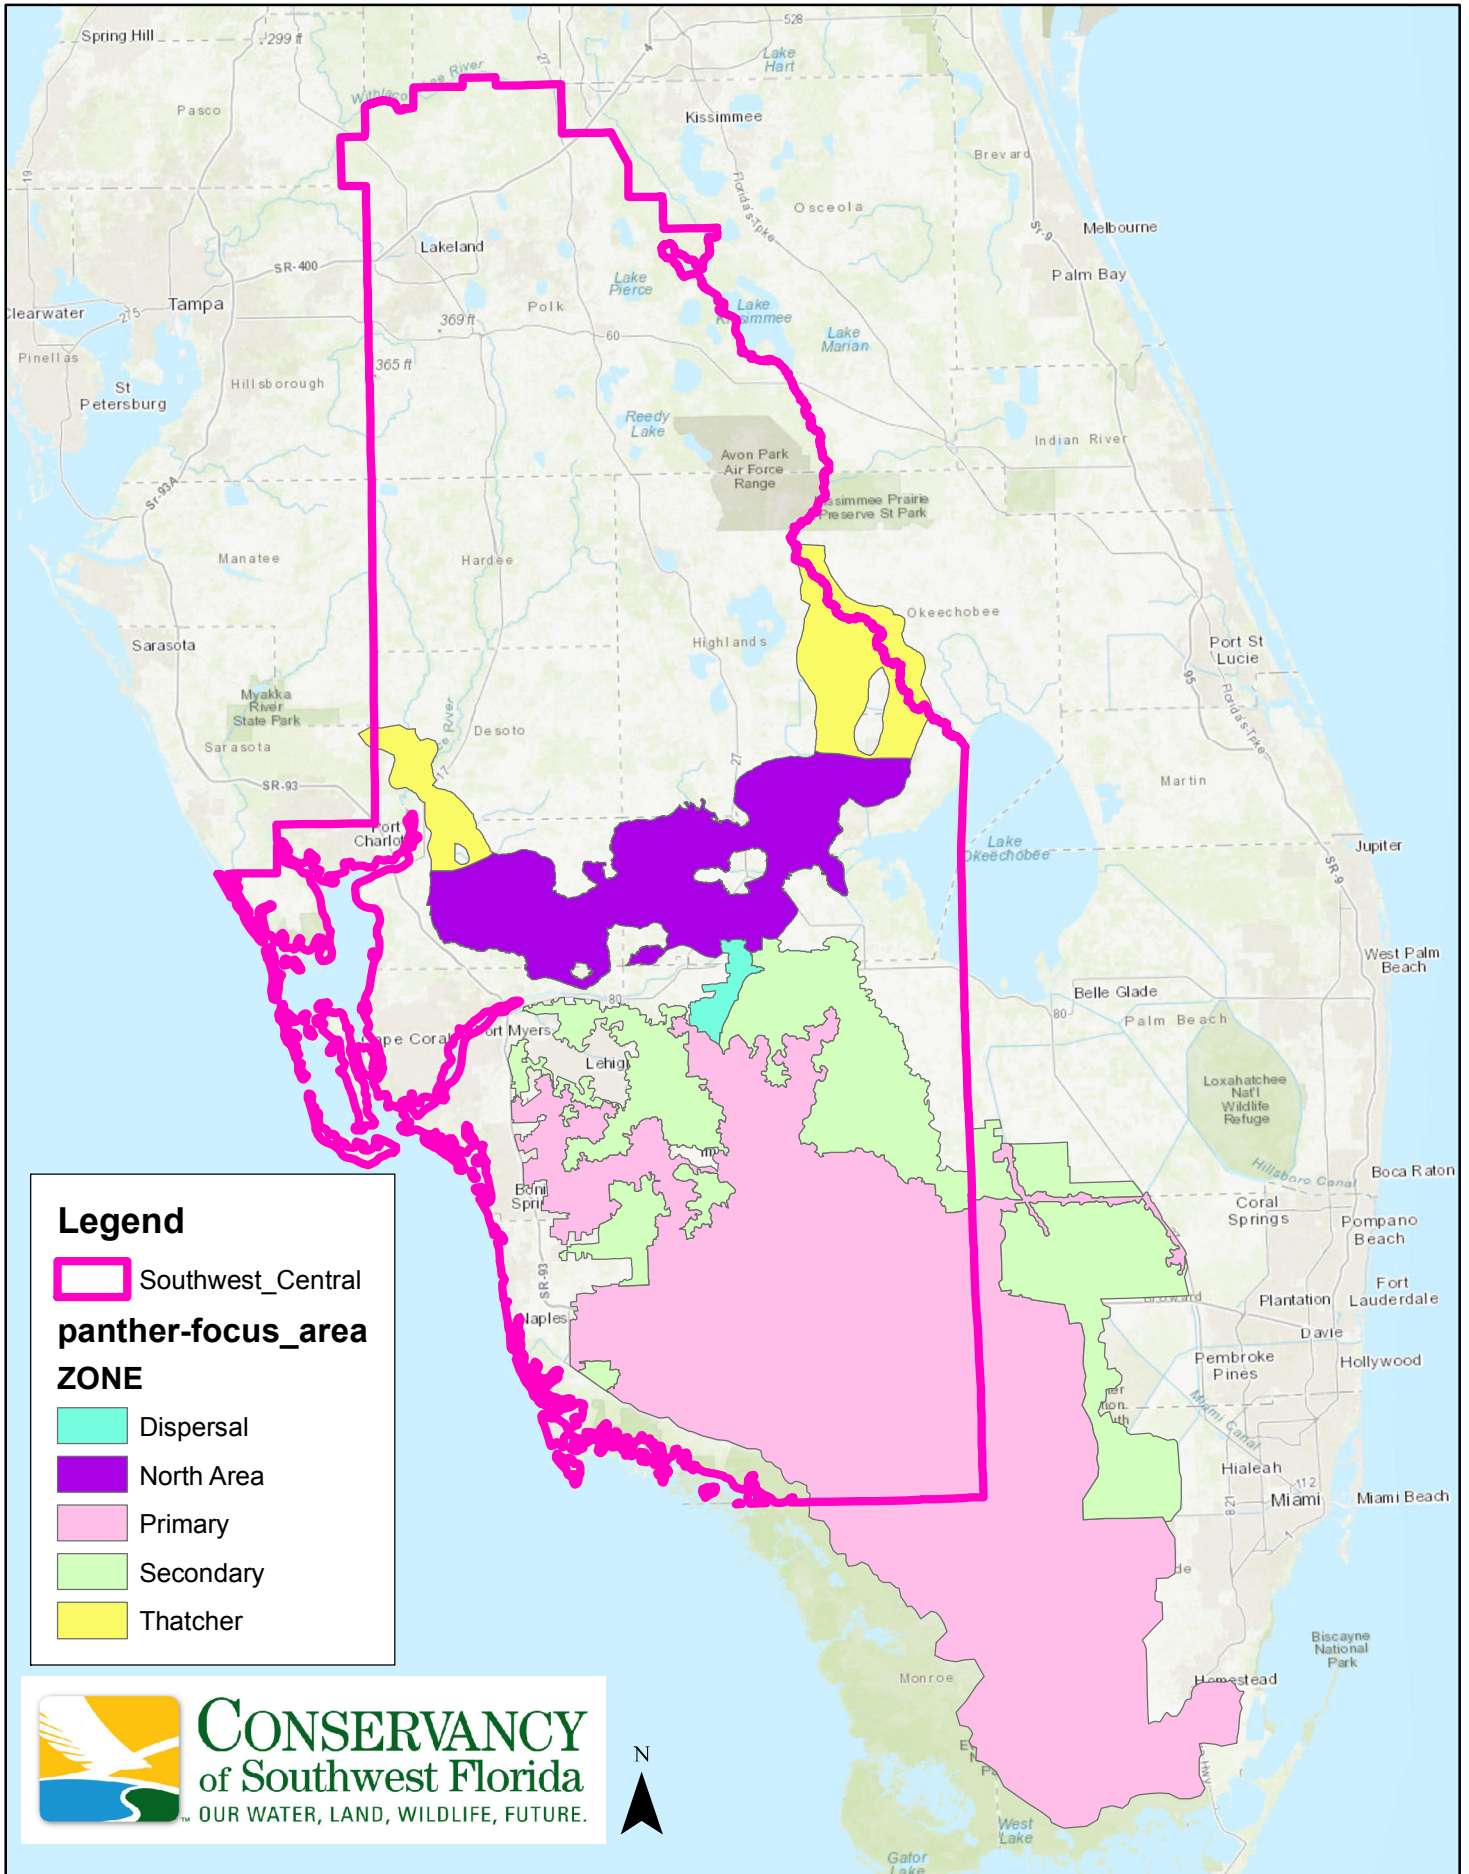

Florida Panther Focus Areas

Legend

-  Southwest_Central panther-focus_area
- ZONE**
-  Dispersal
-  North Area
-  Primary
-  Secondary
-  Thatcher

CONSERVANCY
of Southwest Florida
OUR WATER, LAND, WILDLIFE, FUTURE.