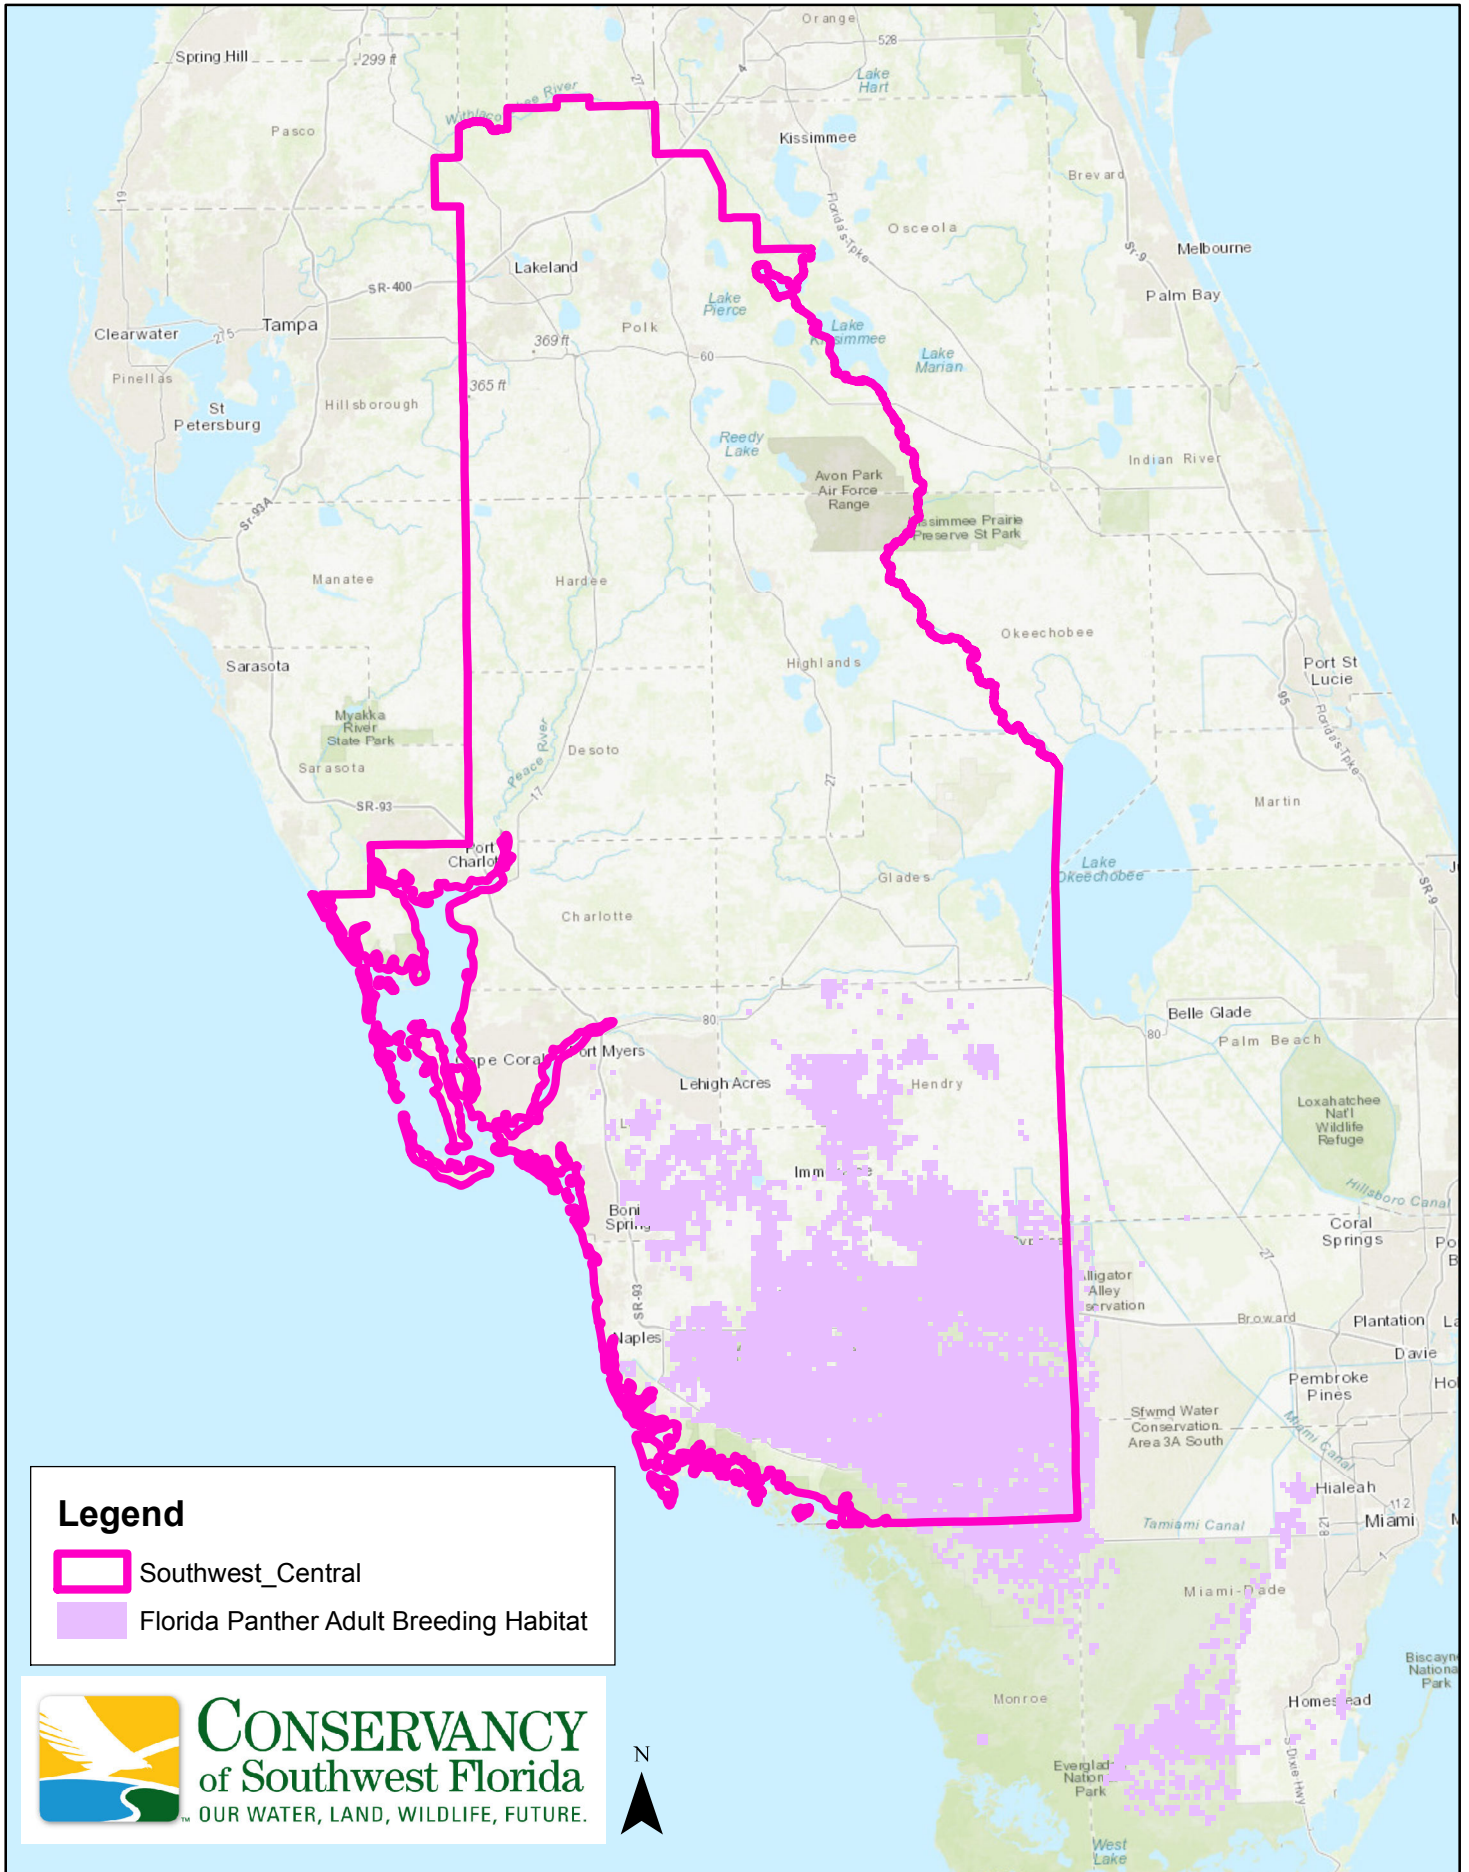

Florida Panther Adult Breeding Habitat

Legend

- Southwest_Central
- Florida Panther Adult Breeding Habitat